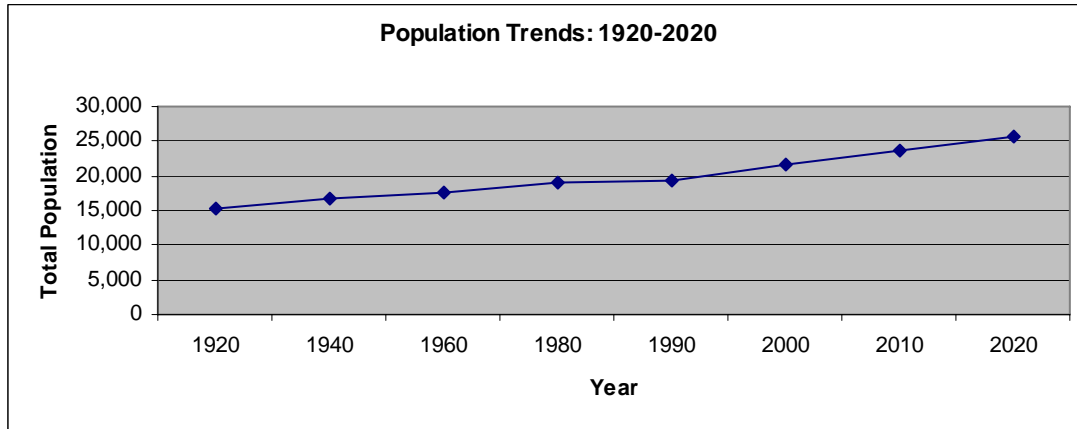

Yankton County

1920	1940	1960	1980	1990	2000	2010	2020
15,233	16,725	17,551	18,952	19,252	21,652	23,718	25,547

Source: U.S. Census Bureau, 2000
Compiled by W. Trevor Brooks
Rural Life/Census Data Center
April-07