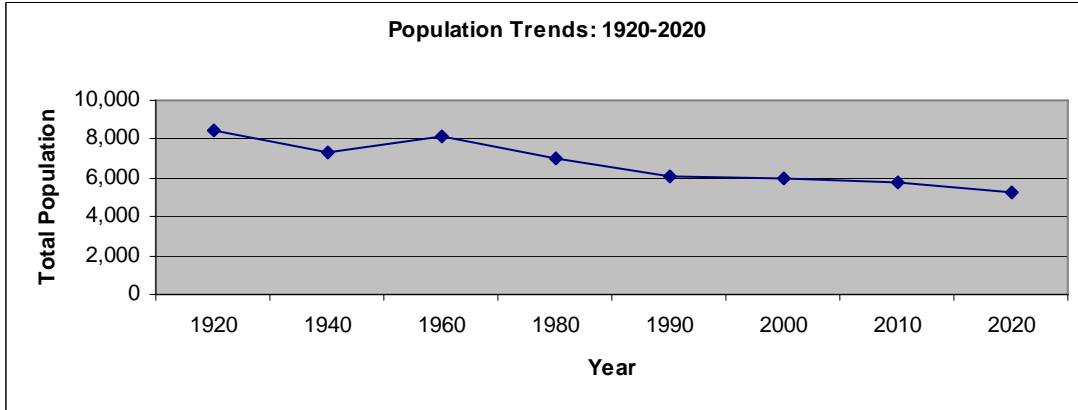

Walworth County

1920	1940	1960	1980	1990	2000	2010	2020
8,447	7,274	8,097	7,011	6,087	5,974	5,743	5,304

Source: U.S. Census Bureau, 2000
Compiled by W. Trevor Brooks
Rural Life/Census Data Center
April-07