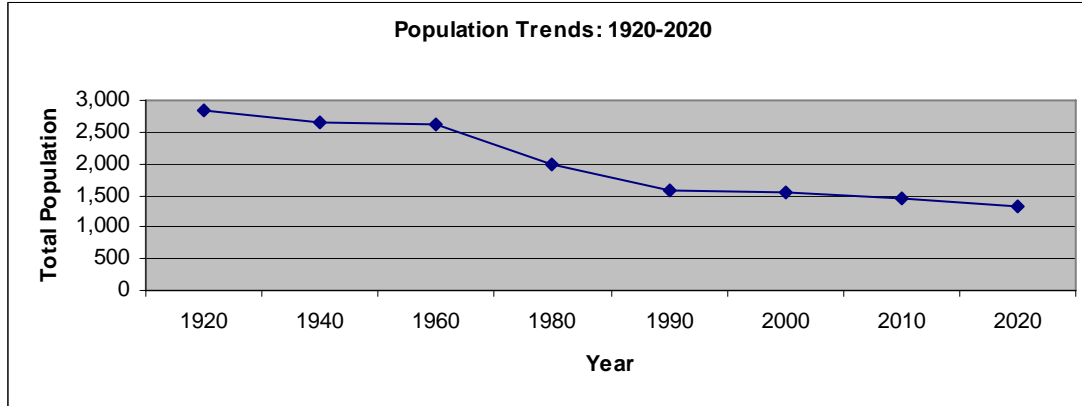

Sully County

1920	1940	1960	1980	1990	2000	2010	2020
2,831	2,668	2,607	1,990	1,589	1,556	1,450	1,334

Source: U.S. Census Bureau, 2000
Compiled by W. Trevor Brooks
Rural Life/Census Data Center
April-07