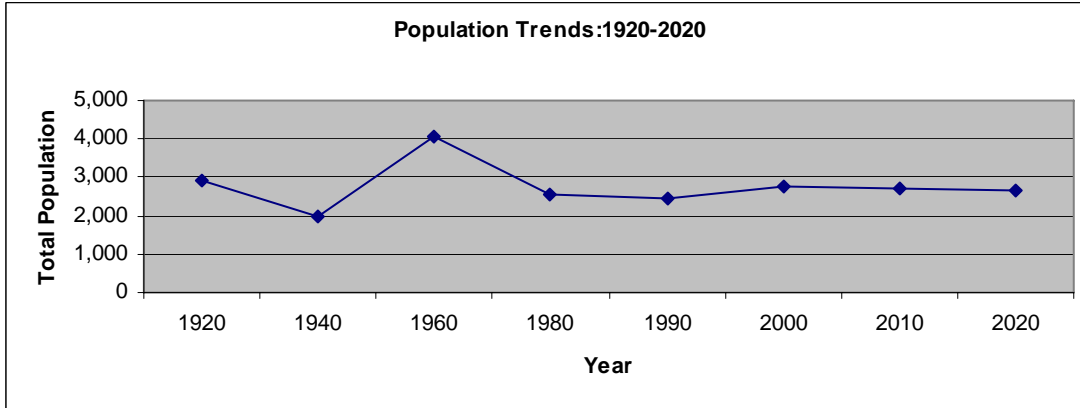

Stanley County

1920	1940	1960	1980	1990	2000	2010	2020
2,908	1,959	4,085	2,533	2,453	2,772	2,720	2,641

Source: U.S. Census Bureau, 2000
Compiled by W. Trevor Brooks
Rural Life/Census Data Center
April-07