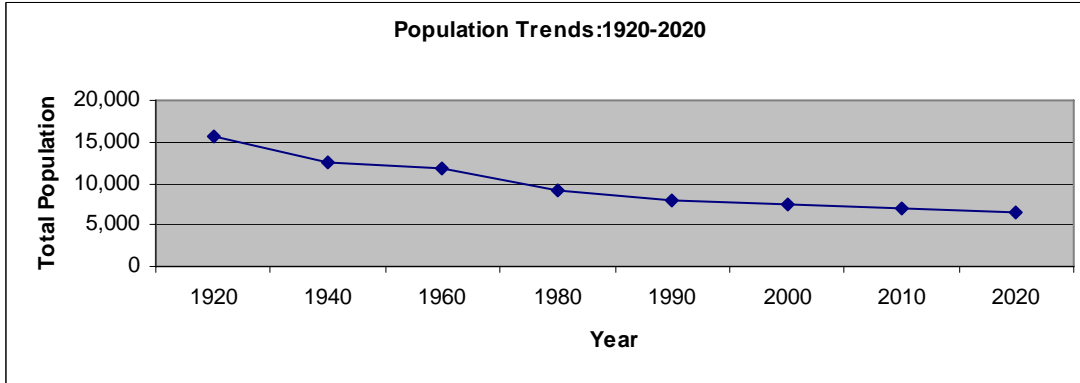

Spink County

1920	1940	1960	1980	1990	2000	2010	2020
15,768	12,527	11,706	9,201	7,981	7,454	6,976	6,468

Source: U.S. Census Bureau, 2000
Compiled by W. Trevor Brooks
Rural Life/Census Data Center
April-07