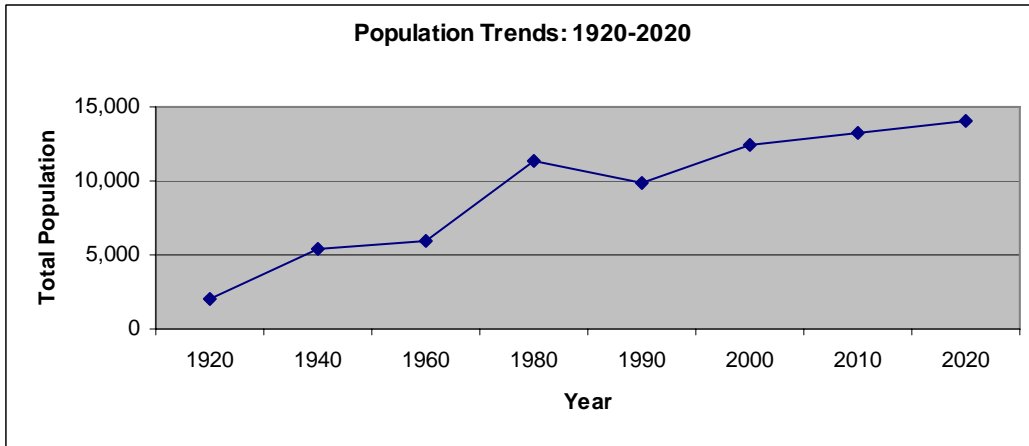

Shannon
County

1920	1940	1960	1980	1990	2000	2010	2020
2,003	5,366	6,000	11,323	9,902	12,466	13,181	14,112

Source: U.S. Census Bureau, 2000

Compiled by W. Trevor Brooks

Rural Life/Census Data Center

April-07