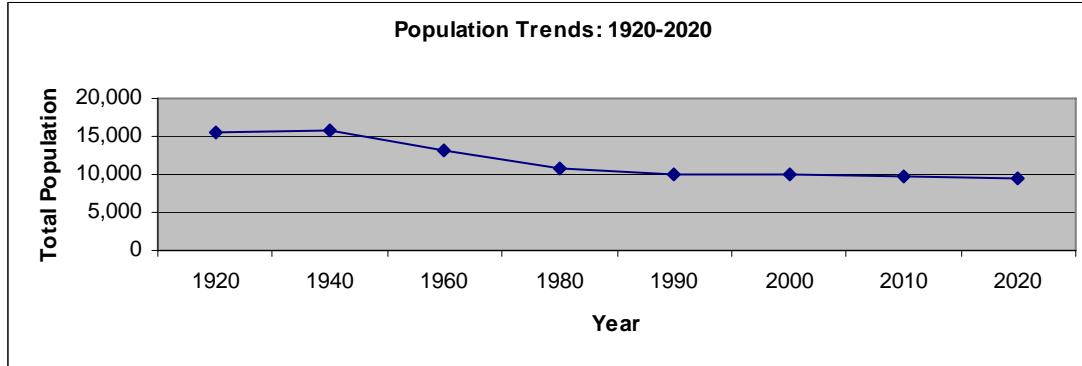

# Roberts County

1920	1940	1960	1980	1990	2000	2010	2020
15,514	15,887	13,190	10,911	9,914	10,016	9,762	9,413

Source: U.S. Census Bureau, 2000

Compiled by W. Trevor Brooks

Rural Life/Census Data Center

April-07