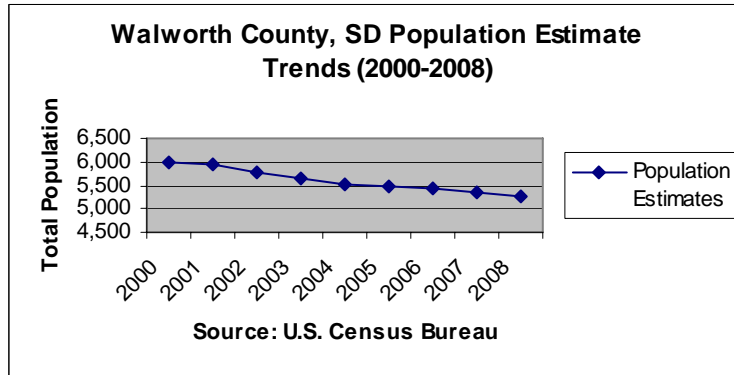

### Walworth, SD 2000-2008 Total Population Estimate Trends

Population  
Estimates

2000	2001	2002	2003	2004	2005	2006	2007	2008
5,974	5,928	5,797	5,670	5,503	5,465	5,436	5,370	5,262

Compiled by: Trevor Brooks- South Dakota State University's Rural Life and Census Data Center

November 2008

Source: U.S. Census Bureau