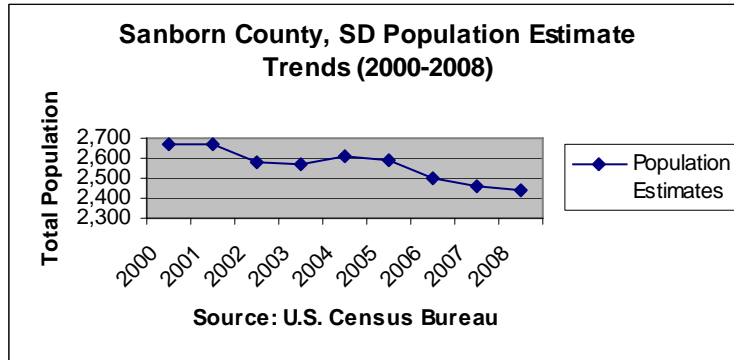

### Sanborn, SD 2000-2008 Total Population Estimate Trends

Population  
Estimates

2000	2001	2002	2003	2004	2005	2006	2007	2008
2,675	2,675	2,576	2,571	2,606	2,586	2,504	2,462	2,444

Compiled by: Trevor Brooks- South Dakota State University's Rural Life and Census Data Center  
November 2008  
Source: U.S. Census Bureau