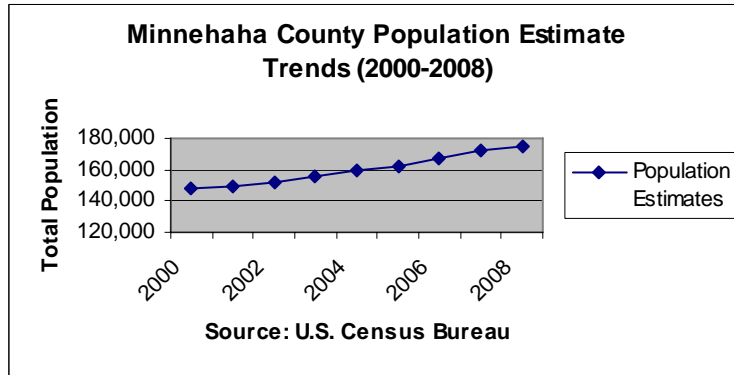

Minnehaha, SD 2000-2008 Total Population Estimate Trends

Population
Estimates

2000	2001	2002	2003	2004	2005	2006	2007	2008
148,265	149,085	152,451	155,444	159,149	162,761	166,871	171,806	175,272

Compiled by: Trevor Brooks- South Dakota State University's Rural Life and Census Data Center

November 2008

Source: U.S. Census Bureau