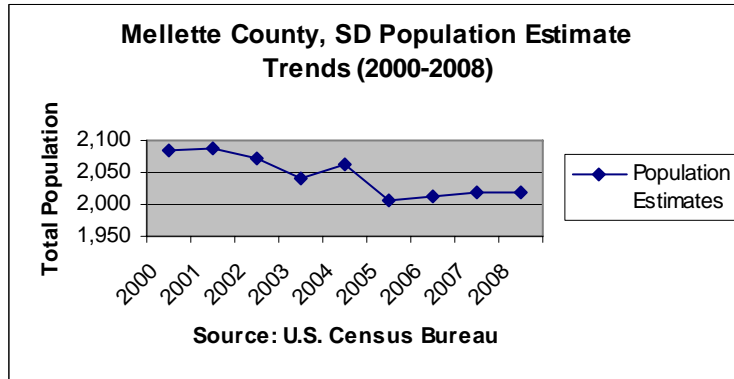

### Mellette, SD 2000-2008 Total Population Estimate Trends

Population  
Estimates

2000	2001	2002	2003	2004	2005	2006	2007	2008
2,083	2,088	2,073	2,042	2,062	2,005	2,012	2,018	2,019

Compiled by: Trevor Brooks- South Dakota State University's Rural Life and Census Data Center  
November 2008  
Source: U.S. Census Bureau