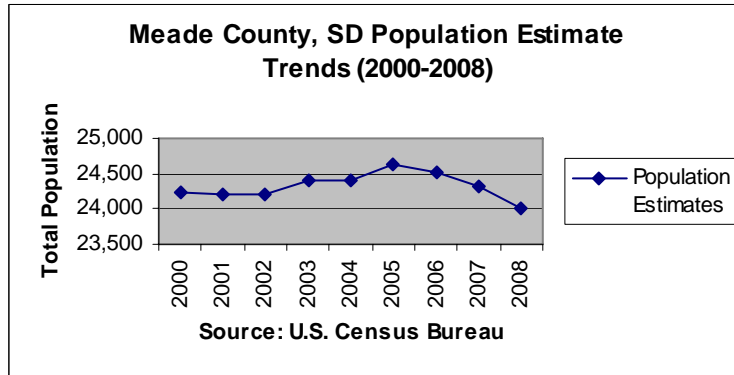

Meade, SD 2000-2008 Total Population Estimate Trends

Population Estimates	2000	2001	2002	2003	2004	2005	2006	2007	2008
	24,245	24,214	24,198	24,406	24,393	24,629	24,505	24,319	23,999

Compiled by: Trevor Brooks- South Dakota State University's Rural Life and Census Data Center

November 2008

Source: U.S. Census Bureau