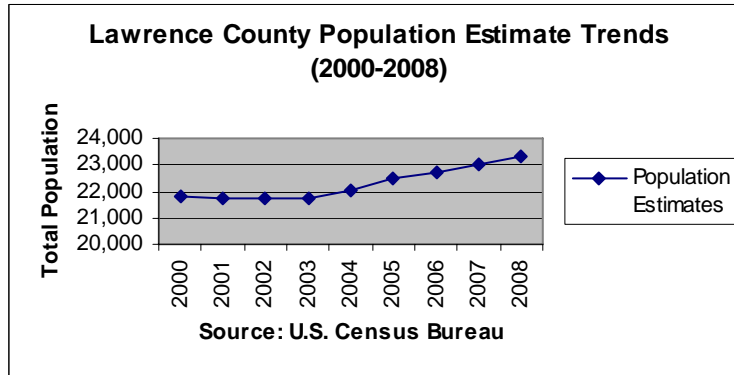

### Lawrence, SD 2000-2008 Total Population Estimate Trends

Population  
Estimates

2000	2001	2002	2003	2004	2005	2006	2007	2008
21,802	21,763	21,708	21,702	22,027	22,474	22,720	22,984	23,347

Compiled by: Trevor Brooks- South Dakota State University's Rural Life and Census  
Data Center

November 2008

Source: U.S. Census Bureau