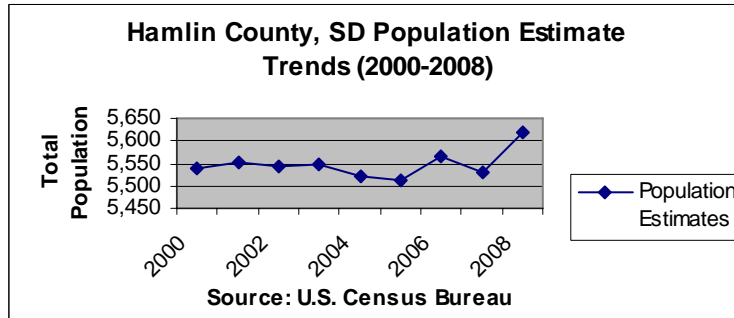

Hamlin, SD 2000-2008 Total Population Estimate Trends

Population
Estimates

2000	2001	2002	2003	2004	2005	2006	2007	2008
5,540	5,551	5,545	5,546	5,523	5,513	5,565	5,530	5,621

Compiled by: Trevor Brooks- South Dakota State University's Rural Life and Census Data Center
 November 2008
 Source: U.S. Census Bureau