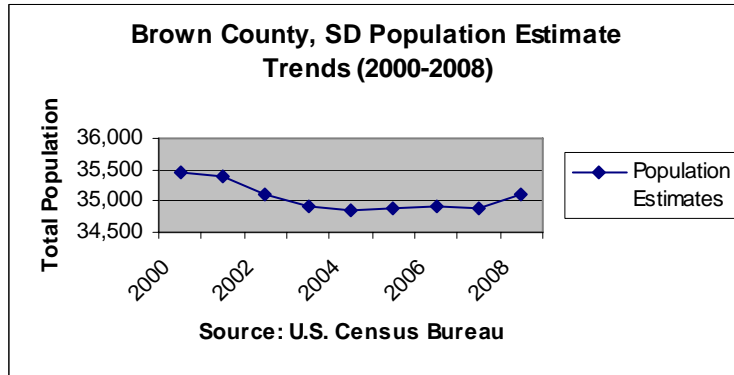

Brown County, SD 2000-2008 Total Population Estimate Trends

Population Estimates	2000	2001	2002	2003	2004	2005	2006	2007	2008
	35,460	35,387	35,118	34,917	34,863	34,892	34,904	34,893	35,113

Compiled by: Trevor Brooks- South Dakota State University's Rural Life and Census Data Center

November 2008

Source: U.S. Census Bureau