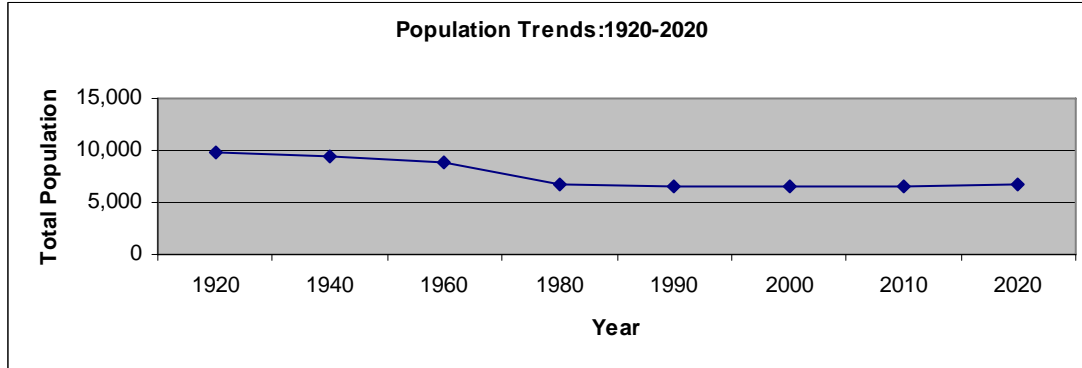

Moody County

1920	1940	1960	1980	1990	2000	2010	2020
9,742	9,341	8,810	6,692	6,507	6,595	6,628	6,653

Source: U.S. Census Bureau, 2000
Compiled by W. Trevor Brooks
Rural Life/Census Data Center
April-07