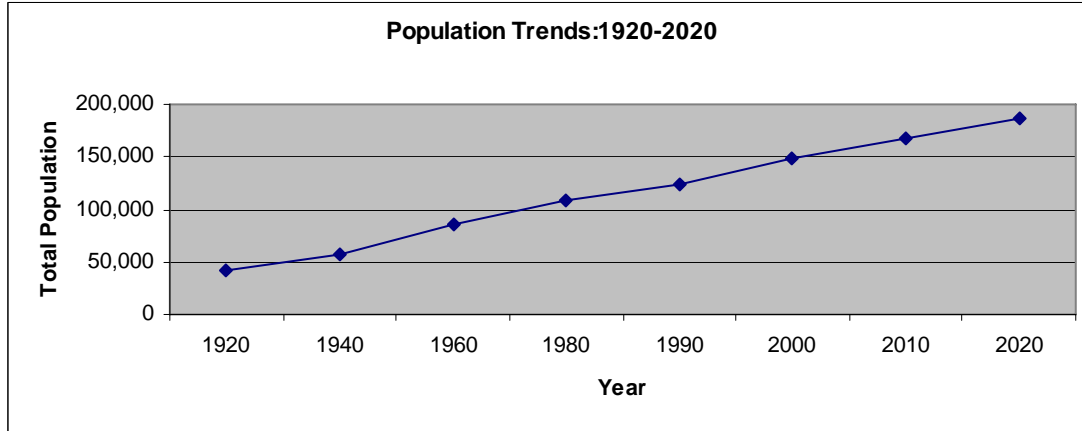

# Minnehaha County

1920	1940	1960	1980	1990	2000	2010	2020
42,490	57,697	86,575	109,435	123,809	148,281	167,716	187,079

Source: U.S. Census Bureau, 2000  
Compiled by W. Trevor Brooks  
Rural Life/Census Data Center  
April-07