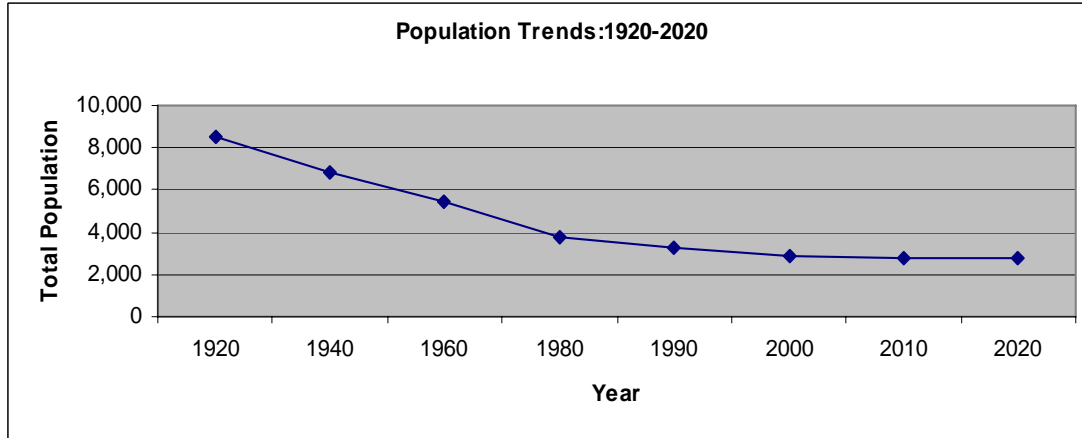

Miner County

1920	1940	1960	1980	1990	2000	2010	2020
8,560	6,836	5,398	3,739	3,272	2,884	2,814	2,801

Source: U.S. Census Bureau, 2000

Compiled by W. Trevor Brooks

Rural Life/Census Data Center

April-07