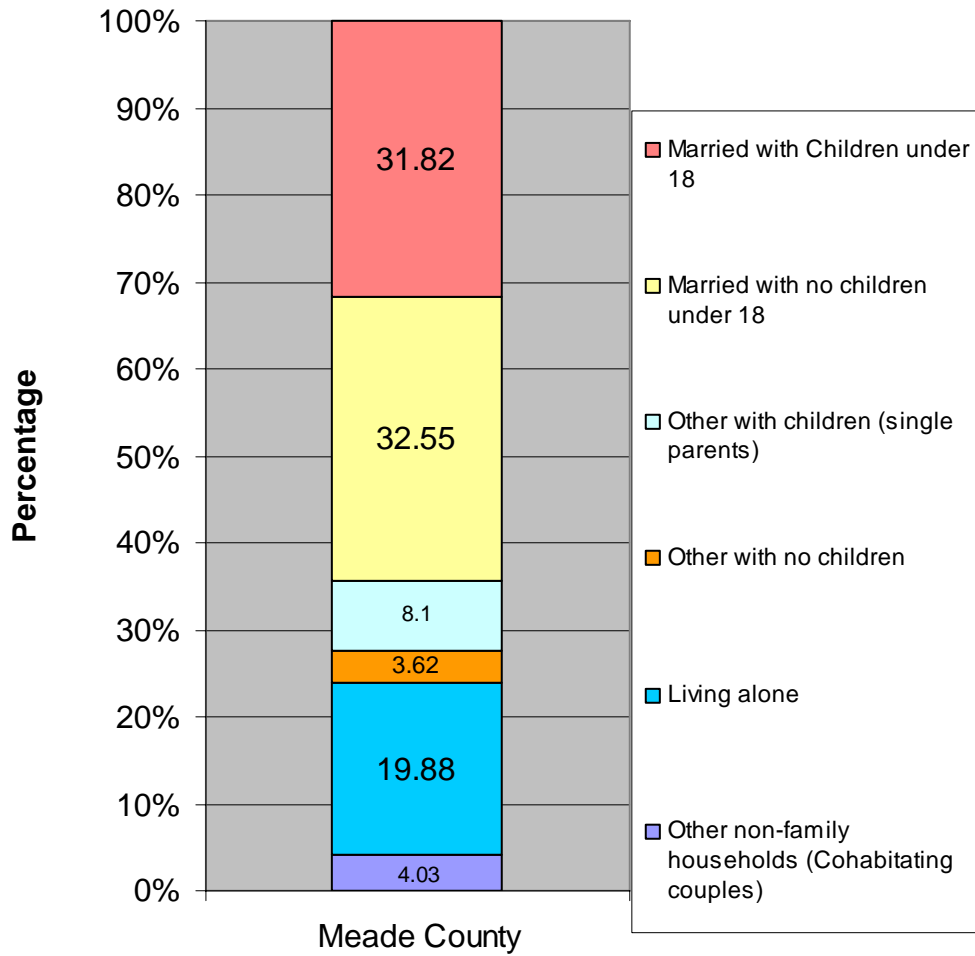

Meade County Household Types

Source: U.S. Census Bureau

Compiled by W. Trevor Brooks
Rural Life and Census Data Center; SDSU
Feb-07