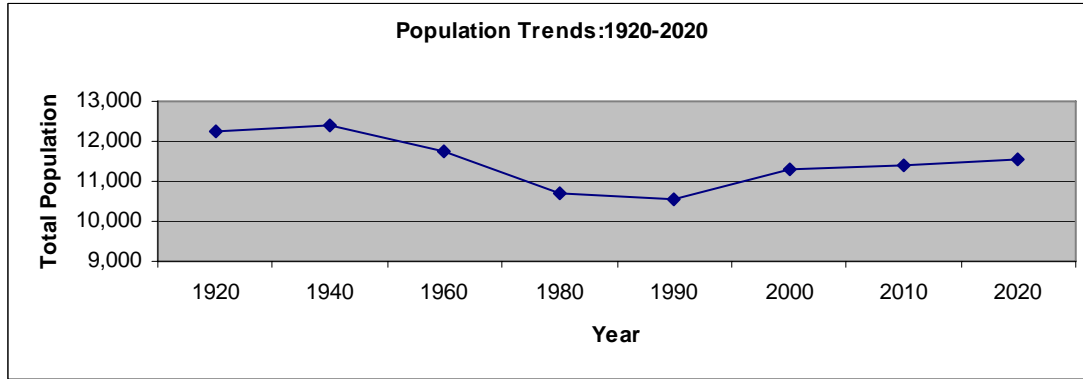

Lake County

1920	1940	1960	1980	1990	2000	2010	2020
12,257	12,412	11,764	10,724	10,550	11,276	11,414	11,542

Source: U.S. Census Bureau, 2000
Compiled by W. Trevor Brooks
Rural Life/Census Data Center
April-07