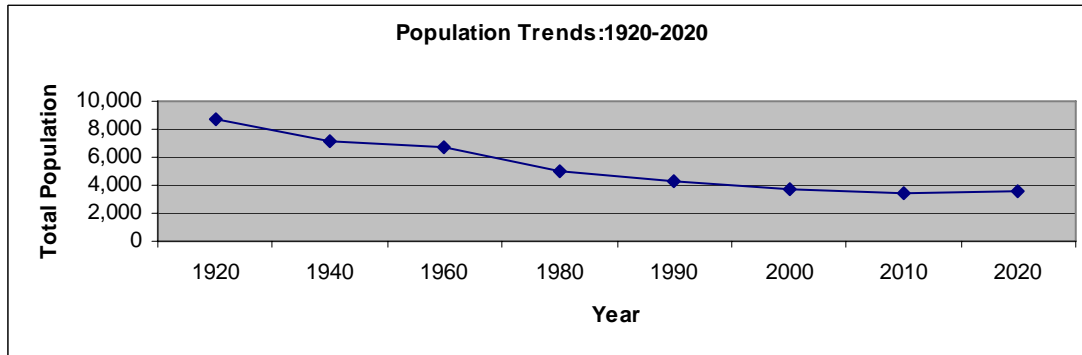

# Hand County

1920	1940	1960	1980	1990	2000	2010	2020
8,778	7,166	6,712	4,948	4,272	3,741	3,463	3,519

Source: U.S. Census Bureau, 2000  
Compiled by W. Trevor Brooks  
Rural Life/Census Data Center  
April-07