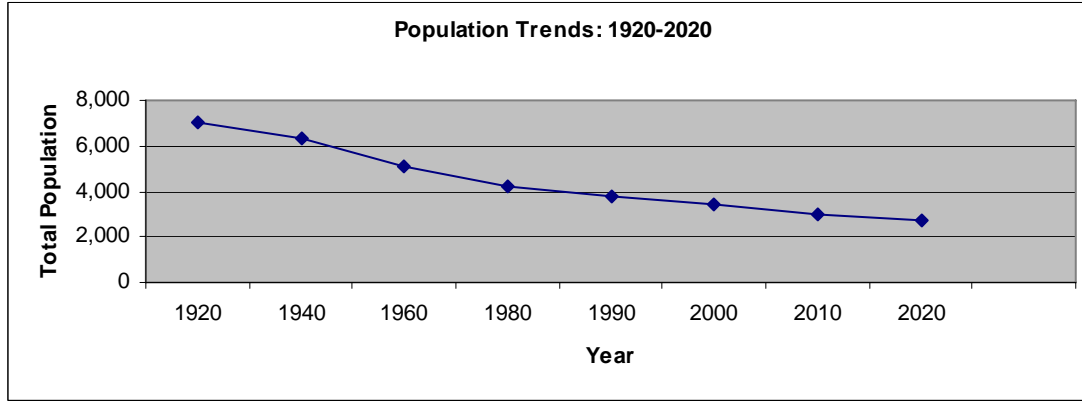

Douglas County

1920	1940	1960	1980	1990	2000	2010	2020
6,993	6,348	5,113	4,181	3,746	3,458	3,008	2,708

Source: U.S. Census Bureau, 2000
Compiled by W. Trevor Brooks
Rural Life/Census Data Center
April-07