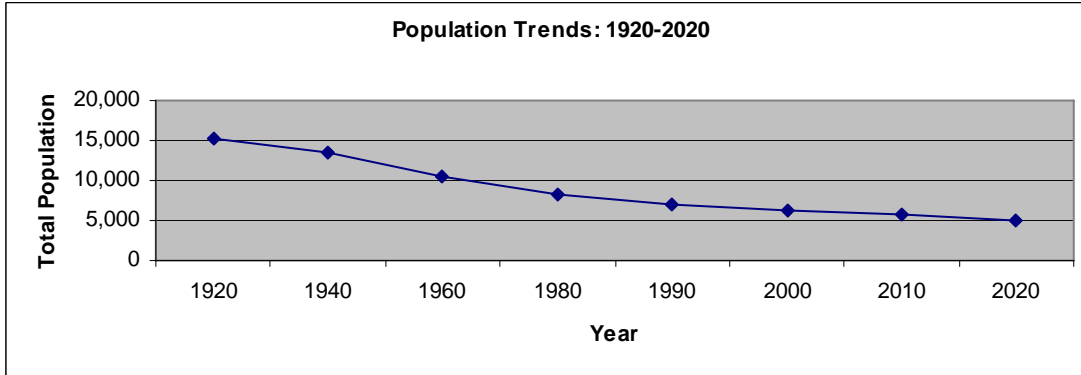

Day County

1920	1940	1960	1980	1990	2000	2010	2020
15,194	13,565	10,516	8,133	6,978	6,267	5,649	5,105

Source: U.S. Census Bureau, 2000
Compiled by W. Trevor Brooks
Rural Life/Census Data Center
April-07