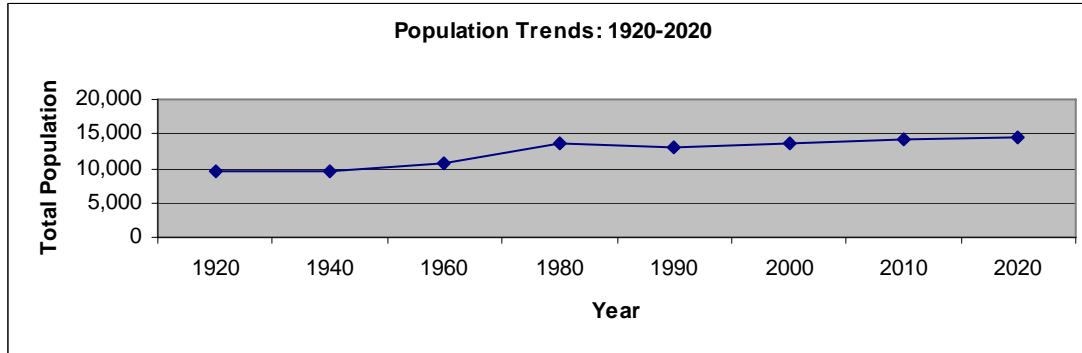

Clay County

1920	1940	1960	1980	1990	2000	2010	2020
9,654	9,592	10,810	13,689	13,186	13,537	14,158	14,590

Source: U.S. Census Bureau, 2000
Compiled by W. Trevor Brooks
Rural Life/Census Data Center
April-07