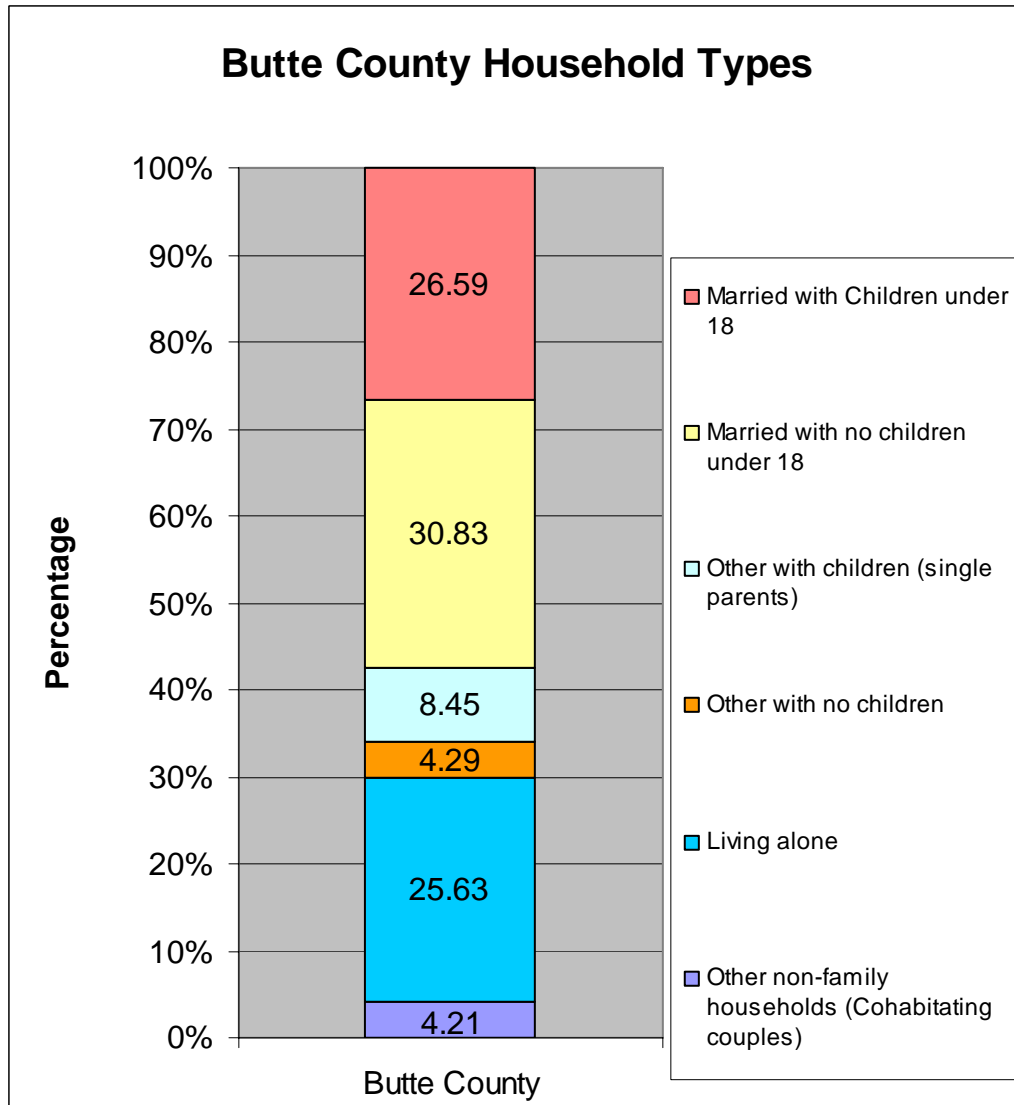

Butte County Household Types

Source: U.S. Census Bureau

Compiled by W. Trevor Brooks
Rural Life and Census Data Center; SDSU
Feb-07