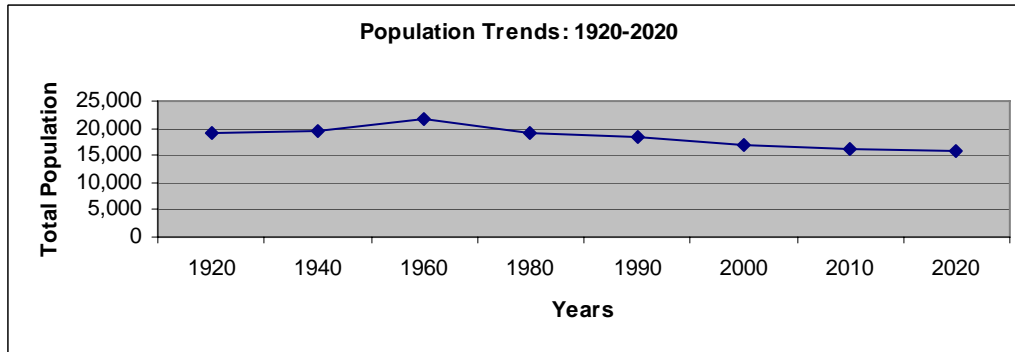

Beadle County

1920	1940	1960	1980	1990	2000	2010	2020
19,273	19,648	21,682	19,195	18,253	17,023	16,313	15,790

Source: U.S. Census Bureau, 2000

Compiled by W. Trevor Brooks

Rural Life/Census Data Center

April-07