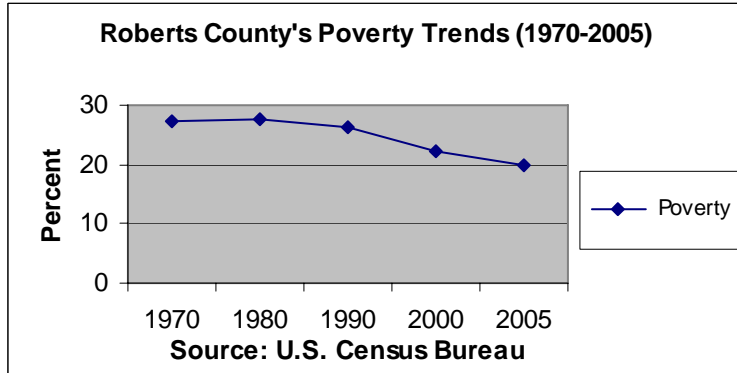

Roberts County, SD Poverty Trends

1970	1980	1990	2000	2005
27.3	27.7	26.35	22.13	19.8

Roberts County's overall poverty rate has been declining since 1980.

Compiled by Trevor Brooks
Rural Life and Census Data Center
May 2008