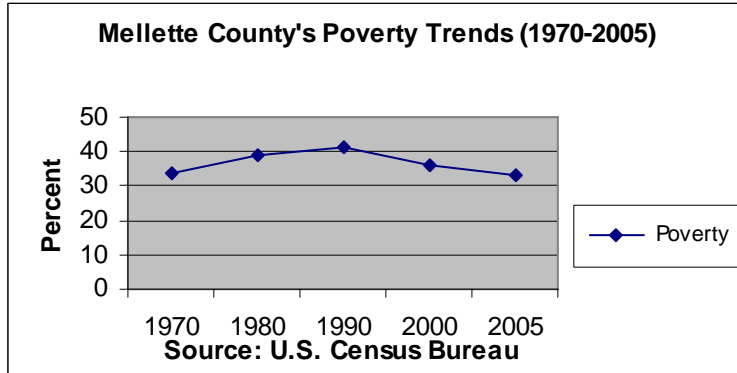

Mellette County, SD Poverty Trends

1970	1980	1990	2000	2005
33.5	38.9	41.34	35.81	33.4

Mellette County's overall poverty has been declining since 1990.

Compiled by Trevor Brooks
Rural Life and Census Data Center
May 2008