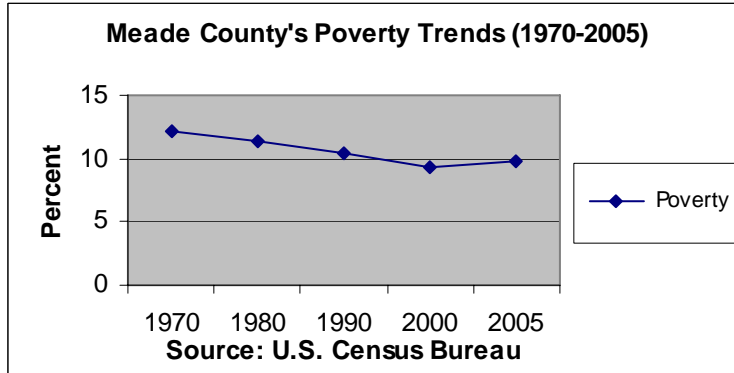

### Meade County, SD Poverty Trends

1970	1980	1990	2000	2005
12.2	11.4	10.36	9.39	9.8

From 2000 to 2005, Meade County's overall poverty rate increased slightly.

Compiled by Trevor Brooks  
Rural Life and Census Data Center  
May 2008