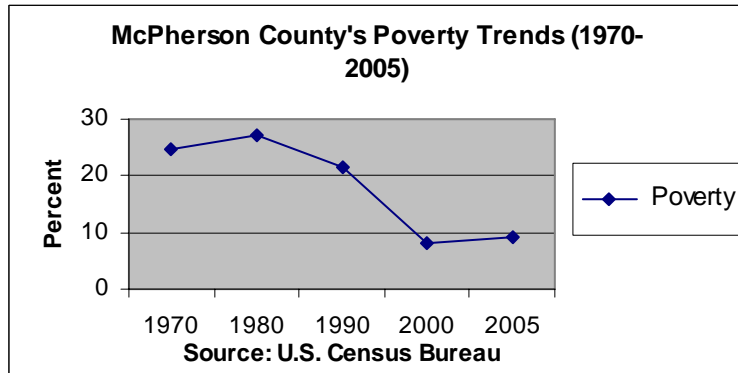

McPherson County, SD Poverty Trends

1970	1980	1990	2000	2005
24.7	27.2	21.47	8.09	9.1

From 2000 to 2005, McPherson County's overall poverty rate increased slightly.

Compiled by Trevor Brooks
Rural Life and Census Data Center
May 2008