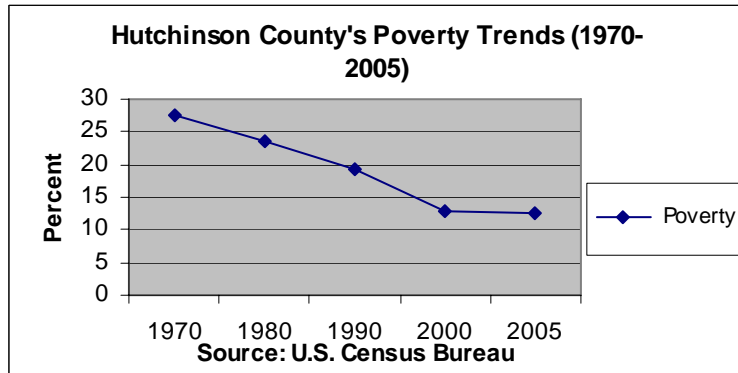

Hutchinson County, SD Poverty Trends

1970	1980	1990	2000	2005
27.7	23.5	19.21	12.95	12.6

From 2000 to 2005, Hutchinson County's overall poverty remained fairly steady. Out-migration may have contributed to this poverty decline.