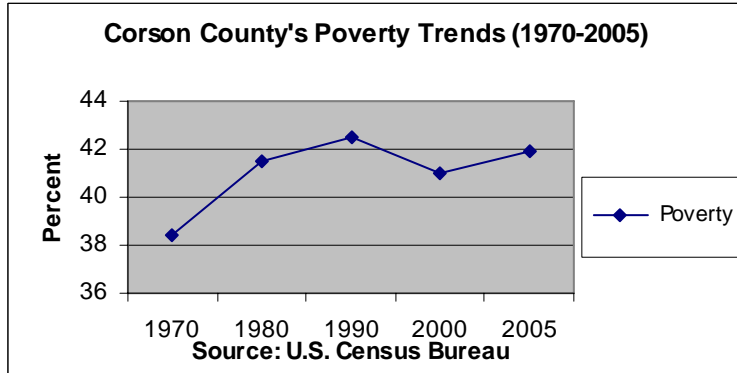

Corson County, SD Poverty Trends

1970	1980	1990	2000	2005
38.4	41.5	42.54	40.99	41.9

In 2005, Corson County had the 3d highest overall poverty rate in South Dakota.

Compiled by Trevor Brooks
Rural Life and Census Data Center
May 2008