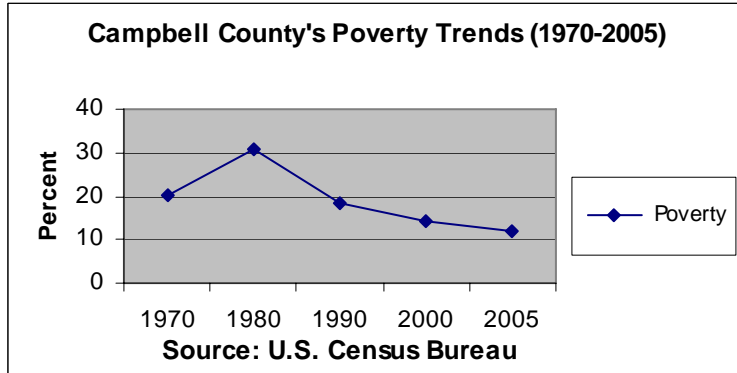

Campbell County, SD Poverty Trends

1970	1980	1990	2000	2005
20.2	30.9	18.31	14.09	12.1

Since 1980, Campbell County's overall poverty rate has declined.

Compiled by Trevor Brooks
Rural Life and Census Data Center
May 2008