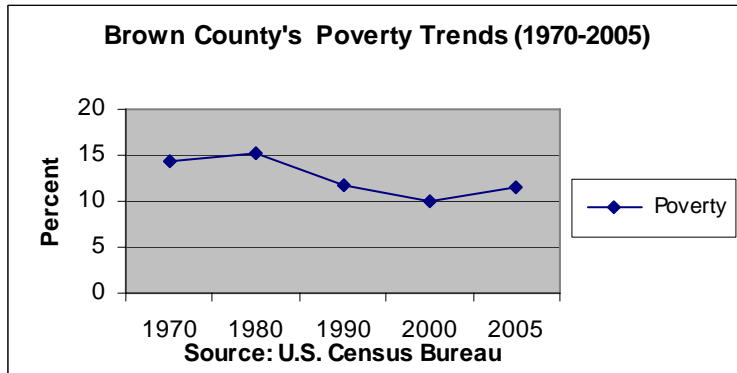

Brown County, SD Poverty Trends

1970	1980	1990	2000	2005
14.4	15.3	11.84	9.91	11.6

From 2000 to 2005, Brown County's overall poverty rate increased slightly.

Compiled by Trevor Brooks
Rural Life and Census Data Center
May 2008