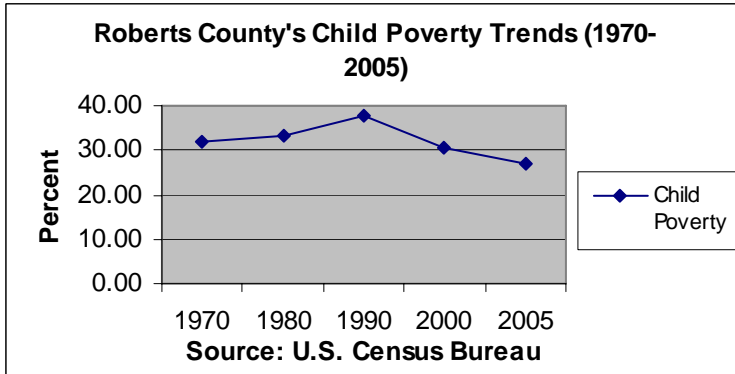

**Roberts County, SD Poverty Trends for
Population Aged 18 and Under**

1970	1980	1990	2000	2005
31.80	33.18	37.92	30.38	26.9

From 1990 to 2005, Roberts County experienced a decline in child poverty. This is a trend in most South Dakota counties with a high percentage of American Indian residents.