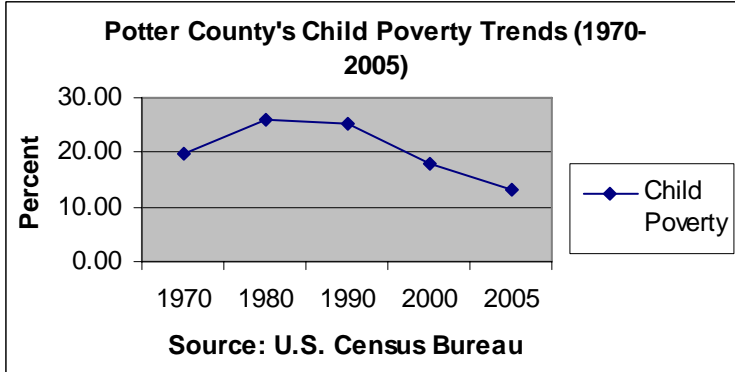

**Potter County, SD Poverty Trends for
Population Aged 18 and Under**

| 1970 | 1980 | 1990 | 2000 | 2005 |
|-------------|-------------|-------------|-------------|-------------|
| 19.62 | 25.93 | 25.14 | 17.98 | 13.2 |

Child poverty has been declining in Potter County. Between 2000 and 2005, Potter County experienced the state's 8th largest decrease in child poverty.

Source: U.S. Census Bureau
Compiled by: Trevor Brooks
May 2008