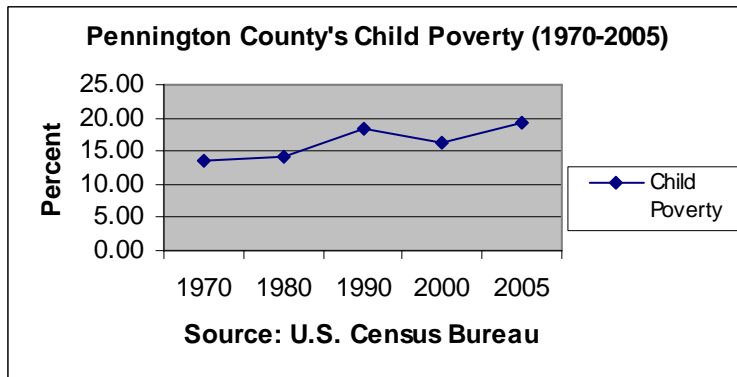

**Pennington County, SD Poverty Trends for
Population Aged 18 and Under**

1970	1980	1990	2000	2005
13.40	14.24	18.33	16.27	19.2

The child poverty rate in Pennington County has been increasing.

Source: U.S. Census Bureau
Compiled by: Trevor Brooks
May 2008