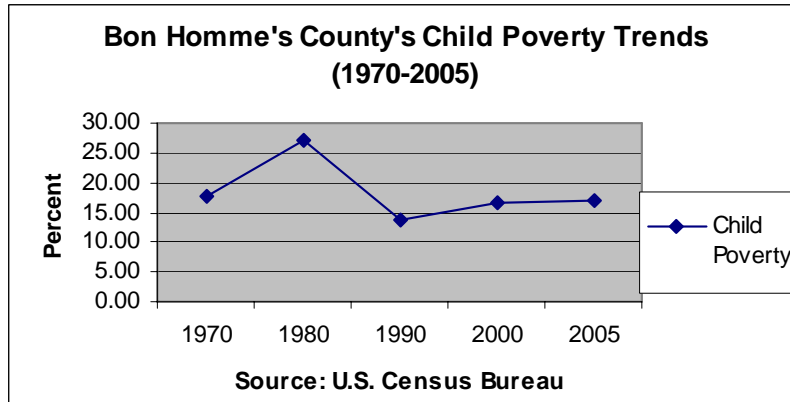

**Bon Homme, SD County Poverty Trends for
Population Aged 18 and Under**

1970	1980	1990	2000	2005
17.71	26.99	13.91	16.80	17.1

Bon Homme County's child poverty rate rose in 1980 along with the farm crisis. This affected many of the younger farm families and their children, leading to an increased child poverty rate. Bon Homme County's 1980-1990 decrease in child poverty reflects out-migration of younger families living in poverty. From 2000 to 2005, Bon Homme County experienced a slight increase in child poverty. This parallels state trends.