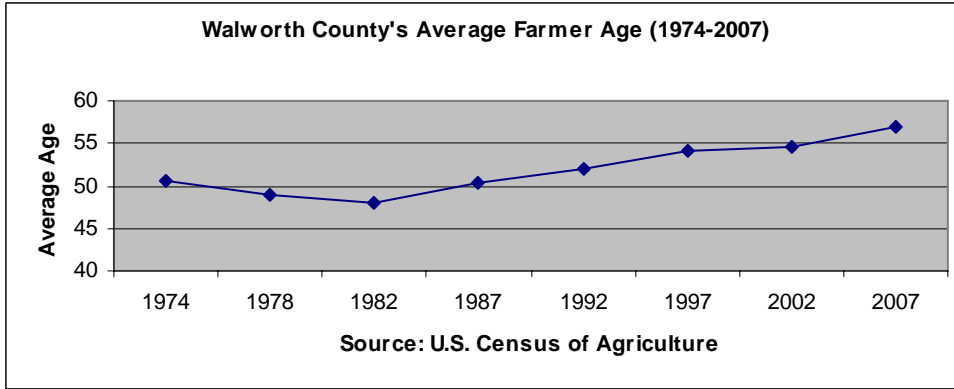

Walworth County, SD's Average Farmer Age (1974-2007)

	1974	1978	1982	1987	1992	1997	2002	2007
Walworth County	50.7	49	47.9	50.3	52.1	54.2	54.5	56.9

Walworth County's average age of farmer continues to increase. This is partially due to longer life expectancy, but is also due to fewer younger individuals beginning careers in agriculture.