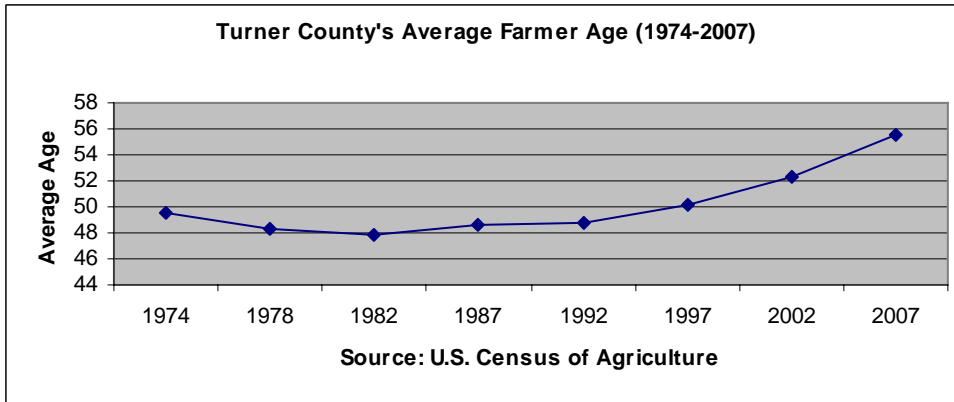

Turner County, SD's Average Farmer Age (1974-2007)								
	1974	1978	1982	1987	1992	1997	2002	2007
Turner County	49.5	48.3	47.9	48.6	48.8	50.2	52.3	55.5

Turner County's average age of farmer continues to increase. This is partially due to longer life expectancy, but is also due to fewer younger individuals beginning careers in agriculture.

Compiled by: Trevor Brooks  
 May 2009  
 Source: U.S. Census of Agriculture