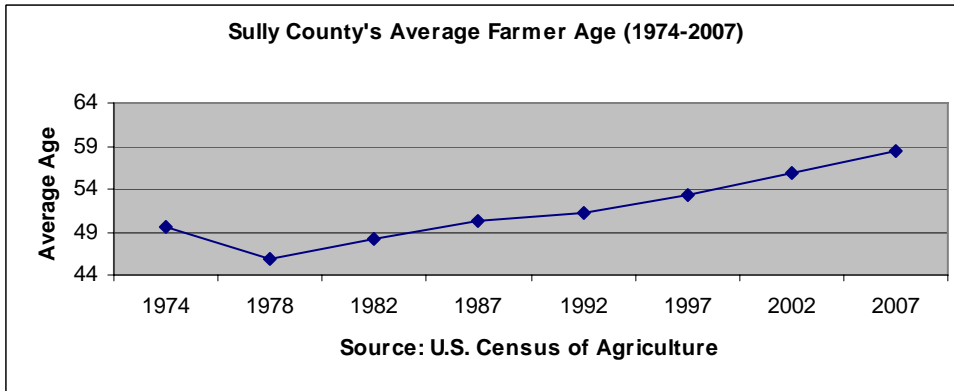

| Sully County, SD's Average Farmer Age (1974-2007) |      |      |      |      |      |      |      |      |
|---|------|------|------|------|------|------|------|------|
|   | 1974 | 1978 | 1982 | 1987 | 1992 | 1997 | 2002 | 2007 |
| Sully County                                      | 49.6 | 45.8 | 48.1 | 50.2 | 51.2 | 53.3 | 55.9 | 58.5 |

In 2007 Sully County had the state's 3<sup>rd</sup> oldest average age of farmer.

Compiled by: Trevor Brooks

May 2009

Source: U.S. Census of Agriculture