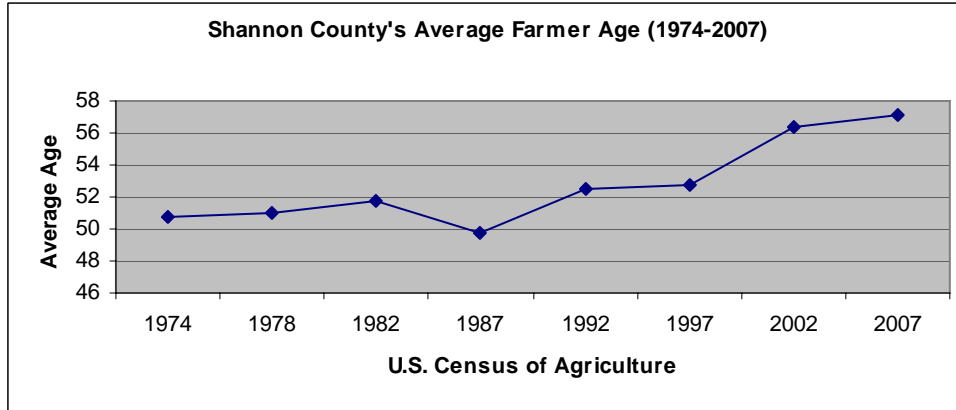

Shannon County, SD's Average Farmer Age (1974-2007)

| | 1974 | 1978 | 1982 | 1987 | 1992 | 1997 | 2002 | 2007 |
|----------------|------|------|------|------|------|------|------|------|
| Shannon County | 50.8 | 51 | 51.7 | 49.8 | 52.5 | 52.8 | 56.4 | 57.1 |

Shannon County's average age of farmer continues to increase. This is partially due to longer life expectancy, but is also due to fewer younger individuals beginning careers in agriculture.

Compiled by: Trevor Brooks
May 2009
Source: U.S. Census of Agriculture