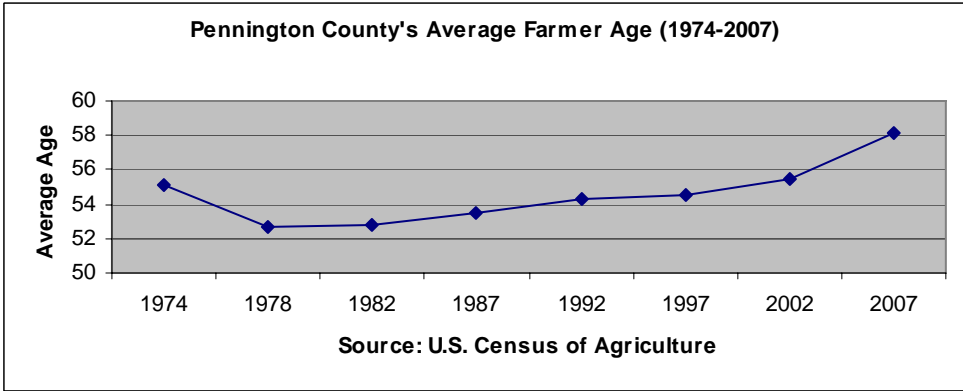

Pennington County, SD's Average Farmer Age (1974-2007)

	1974	1978	1982	1987	1992	1997	2002	2007
Pennington County	55.1	52.7	52.8	53.5	54.3	54.5	55.5	58.1

Pennington County's average age of farmer continues to increase. This is partially due to longer life expectancy, but is also due to fewer younger individuals beginning careers in agriculture.