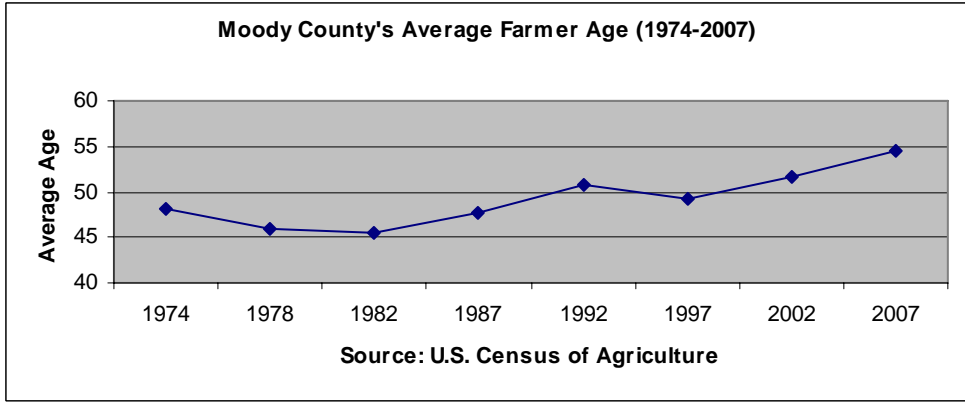

Moody County, SD's Average Farmer Age (1974-2007)								
	1974	1978	1982	1987	1992	1997	2002	2007
Moody County	48.1	46	45.6	47.8	50.7	49.2	51.6	54.6

Moody County's average age of farmer continues to increase. This is partially due to longer life expectancy, but is also due to fewer younger individuals beginning careers in agriculture.