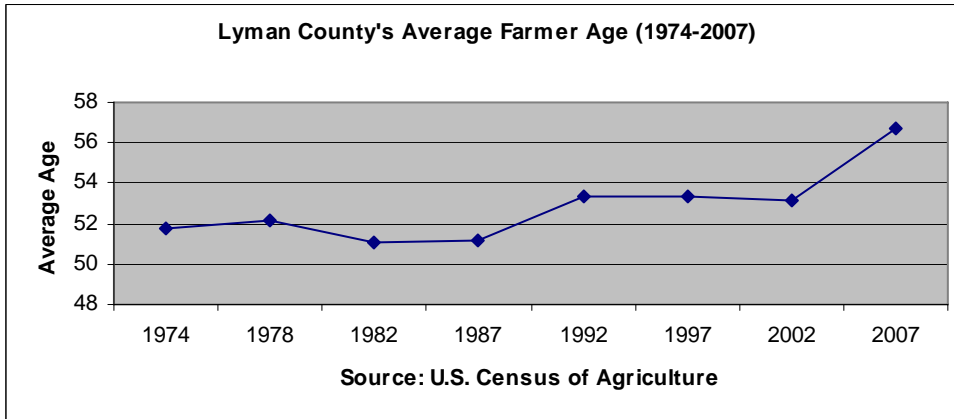

Lyman County, SD's Average Farmer Age (1974-2007)								
	1974	1978	1982	1987	1992	1997	2002	2007
Lyman County	51.8	52.2	51.1	51.2	53.3	53.3	53.1	56.7

From 2002 to 2007, the average farmer age in Lyman County increased. This increase occurred after a slight decline from 1997 to 2002.

Compiled by: Trevor Brooks
 May 2009
 Source: U.S. Census of Agriculture