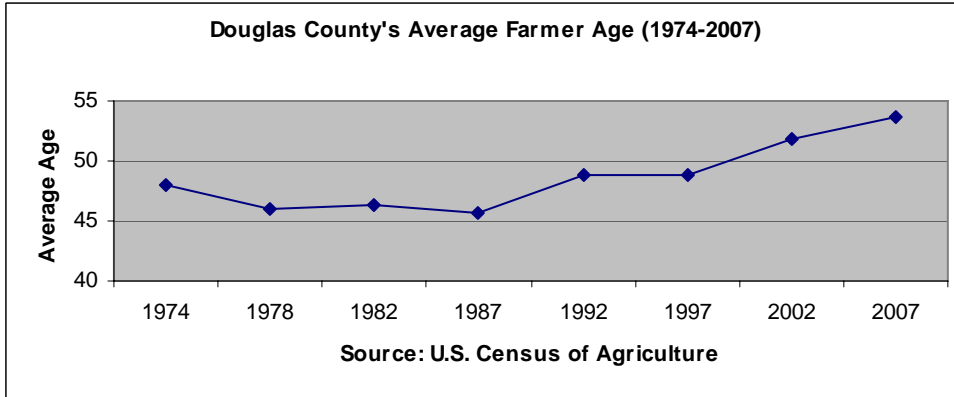

Douglas County, SD's Average Farmer Age (1974-2007)

	1974	1978	1982	1987	1992	1997	2002	2007
Douglas County	48	46	46.4	45.6	48.8	48.8	51.9	53.7

In 2007 Douglas County had the state's 2nd youngest average age of farmer.

Compiled by: Trevor Brooks
 May 2009
 Source: U.S. Census of Agriculture