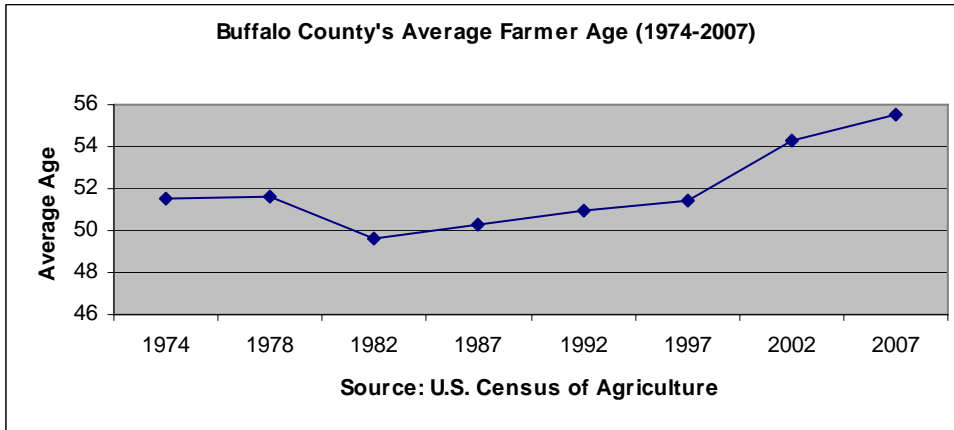

Buffalo County, SD's Average Farmer Age (1974-2007)								
	1974	1978	1982	1987	1992	1997	2002	2007
Buffalo County	51.5	51.6	49.6	50.3	51	51.4	54.3	55.5

Buffalo County's average age of farmer continues to increase. This is partially due to longer life expectancy, but is also due to fewer younger individuals beginning careers in agriculture.

Compiled by: Trevor Brooks  
 May 2009  
 Source: U.S. Census of Agriculture