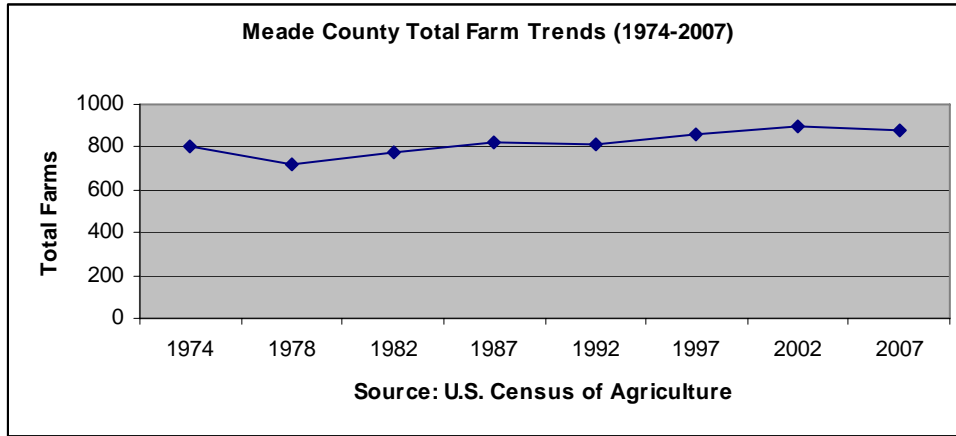

Meade Total Farm Trends (1974-2007)							
1974	1978	1982	1987	1992	1997	2002	2007
801	722	773	826	811	863	895	879

From 2002 to 2007, Meade County's total number of farms declined slightly.

Compiled by Trevor Brooks
March 2009

Rural Life and Census and Data Center