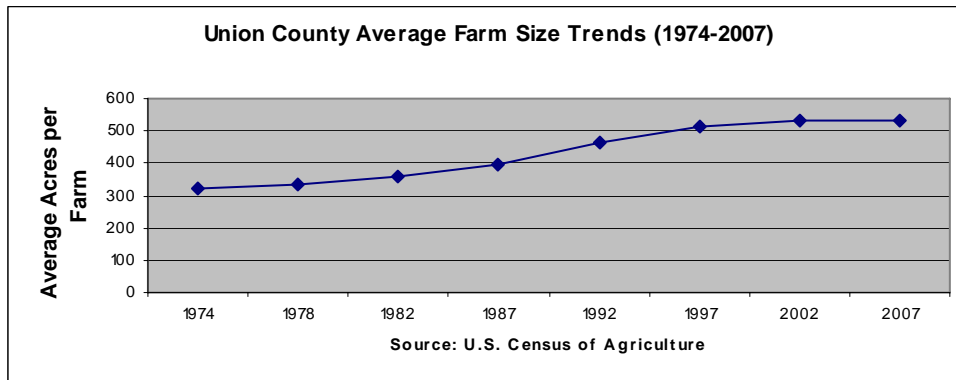

Union County Farm Size Trends (1974-2007)

1974	1978	1982	1987	1992	1997	2002	2007
324	336	358	393	463	512	530	535

Since 1974, Union County has experienced an increase in the average farm size. This trend is similar to Lincoln County, but opposite of Clay County.