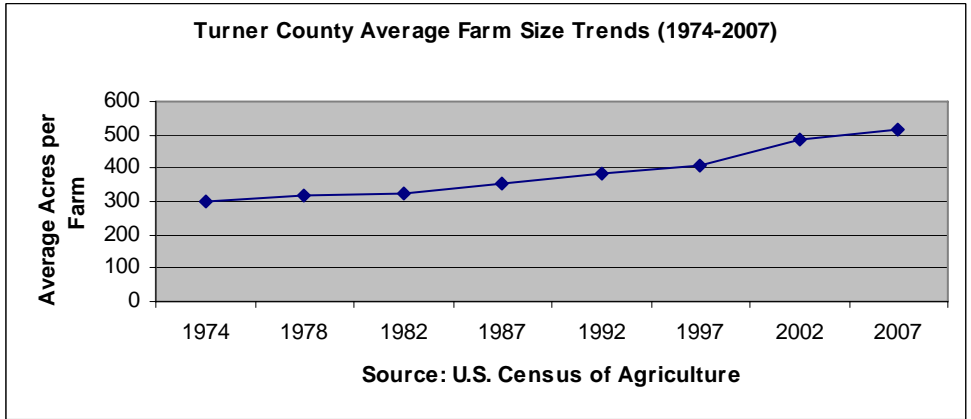

Turner County Farm Size Trends (1974-2007)

1974	1978	1982	1987	1992	1997	2002	2007
302	321	324	357	385	409	487	514

Since 1974, Turner County has experienced an increase in the average farm size. This trend is similar to Hutchinson, McCook, and Lincoln counties.